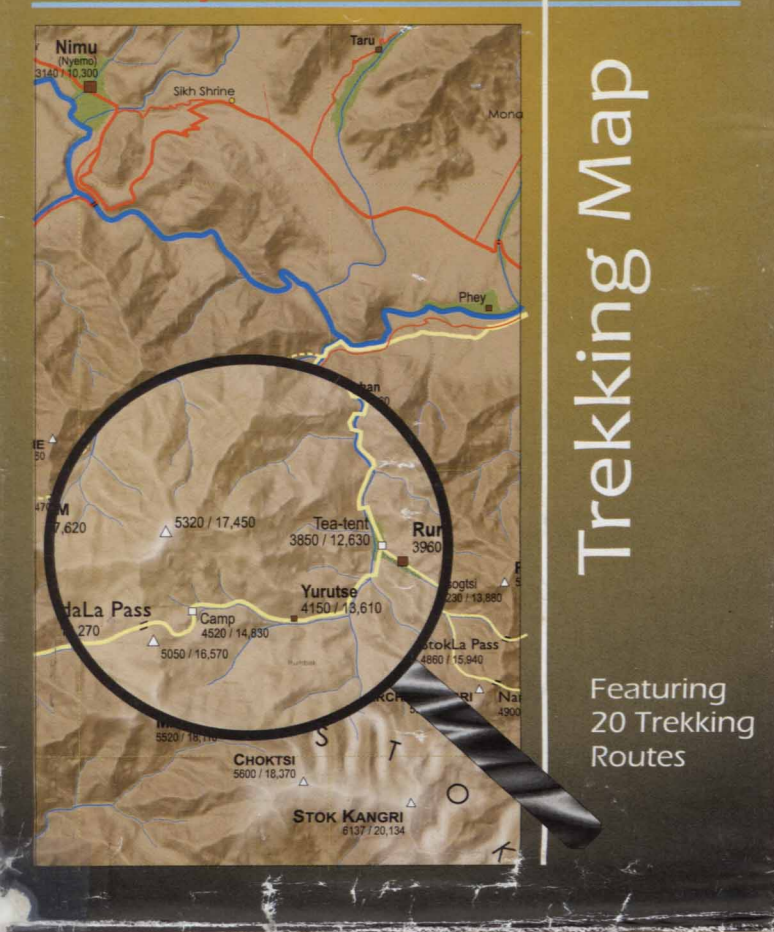

# LADAKH and ZANSKAR

Milestone Himalayan Series

## LADAKH and ZANSKAR

A Milestone Himalayan Series Map

**Milestone Himalayan Series**

Apart from trail maps, Milestone Himalayan Series publications include travel and trekking guidebooks on some of the most popular regions in the Himalayas.

Price in India Rs 495

**Map Legend**

Trek Routes Covered in Map

1. Chango Valley  
2. Leh-Chango Valley  
3. Leh-Chango Valley  
4. Leh-Chango Valley  
5. Leh-Chango Valley  
6. Leh-Chango Valley  
7. Leh-Chango Valley  
8. Leh-Chango Valley  
9. Leh-Chango Valley  
10. Leh-Chango Valley  
11. Leh-Chango Valley  
12. Leh-Chango Valley  
13. Leh-Chango Valley  
14. Leh-Chango Valley  
15. Leh-Chango Valley  
16. Leh-Chango Valley  
17. Leh-Chango Valley  
18. Leh-Chango Valley  
19. Leh-Chango Valley  
20. Leh-Chango Valley

**Map Scale 1:175,000**

1 cm = 1.75 km

0 1 2 3 4 5 6 7 8 9 10

0 1 2 3 4 5 6 7 8 9 10

0 1 2 3 4 5 6 7 8 9 10

- Trek Routes Covered in Map**
1. Chango Valley
  2. Leh-Chango Valley
  3. Leh-Chango Valley
  4. Leh-Chango Valley
  5. Leh-Chango Valley
  6. Leh-Chango Valley
  7. Leh-Chango Valley
  8. Leh-Chango Valley
  9. Leh-Chango Valley
  10. Leh-Chango Valley
  11. Leh-Chango Valley
  12. Leh-Chango Valley
  13. Leh-Chango Valley
  14. Leh-Chango Valley
  15. Leh-Chango Valley
  16. Leh-Chango Valley
  17. Leh-Chango Valley
  18. Leh-Chango Valley
  19. Leh-Chango Valley
  20. Leh-Chango Valley