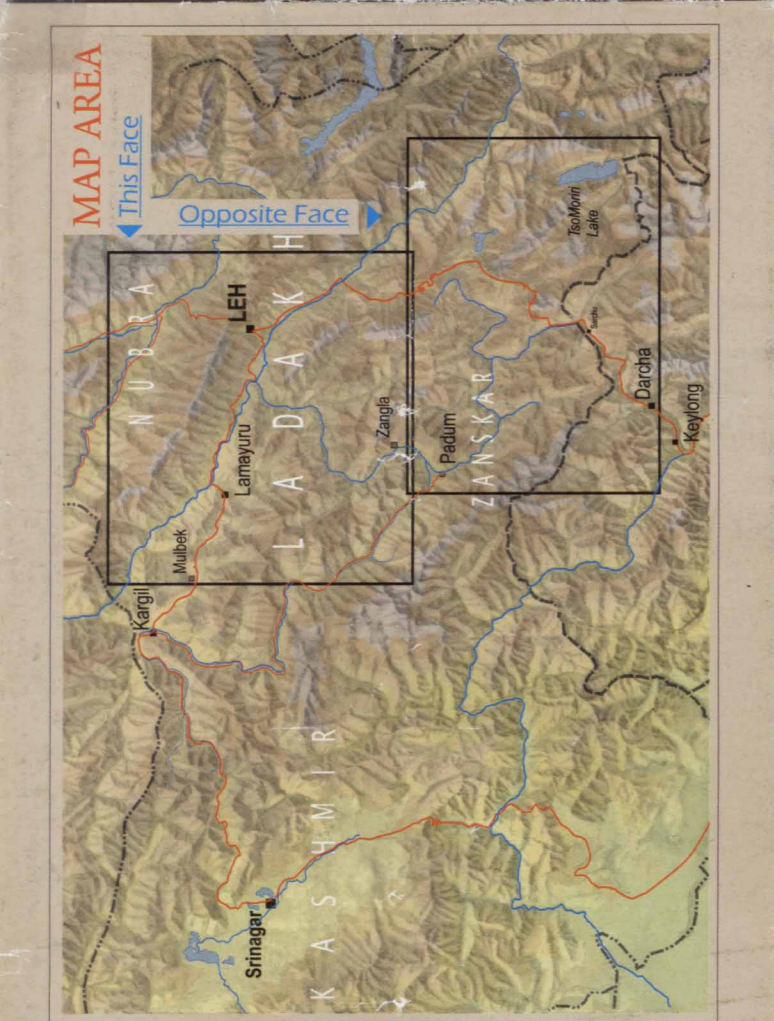

# LADAKH and ZANSKAR

Milestone Himalayan Series

Price in India Rs 495

**Map Legend**

Trek Routes Covered in Map

1. Chango Valley  
2. Leh-Chango Valley  
3. Leh-Chango Valley  
4. Leh-Chango Valley  
5. Leh-Chango Valley  
6. Leh-Chango Valley  
7. Leh-Chango Valley  
8. Leh-Chango Valley  
9. Leh-Chango Valley  
10. Leh-Chango Valley  
11. Leh-Chango Valley  
12. Leh-Chango Valley  
13. Leh-Chango Valley  
14. Leh-Chango Valley  
15. Leh-Chango Valley  
16. Leh-Chango Valley  
17. Leh-Chango Valley  
18. Leh-Chango Valley  
19. Leh-Chango Valley  
20. Leh-Chango Valley

**Map Scale 1:175,000**

1 cm = 1.75 km

0 1 2 3 4 5 6 7 8 9 10

0 1 2 3 4 5 6 7 8 9 10

0 1 2 3 4 5 6 7 8 9 10

- Trek Routes Covered in Map**
1. Chango Valley
  2. Leh-Chango Valley
  3. Leh-Chango Valley
  4. Leh-Chango Valley
  5. Leh-Chango Valley
  6. Leh-Chango Valley
  7. Leh-Chango Valley
  8. Leh-Chango Valley
  9. Leh-Chango Valley
  10. Leh-Chango Valley
  11. Leh-Chango Valley
  12. Leh-Chango Valley
  13. Leh-Chango Valley
  14. Leh-Chango Valley
  15. Leh-Chango Valley
  16. Leh-Chango Valley
  17. Leh-Chango Valley
  18. Leh-Chango Valley
  19. Leh-Chango Valley
  20. Leh-Chango Valley

K O R Z O K  
R A N G E

R A N G E

Lake Tsomoriri

iso Kar (Salt Lake)

Startsuk Tso

Kiagar Tso  
Lake Kiagar

PEAK 611  
6001 (19500)

LANKARHI  
5760 (18750)